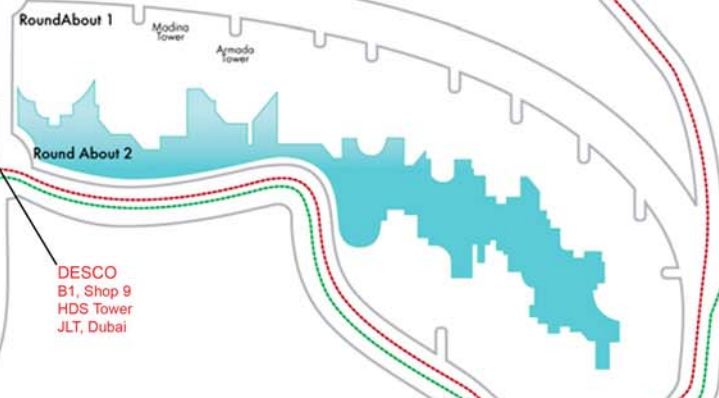

DUBAI MARINA

DUBAI MARINA MALL

American University of Dubai

EXIT 29

EXIT 32

Sheikh Zayed Road - Going to Dubai

Sheikh Zayed Road - Going to Abu Dhabi

JLT METRO STATION

DUBAI MARINA METRO STATION

EXIT 32

Round About 3

JUMEIRAH LAKES TOWER